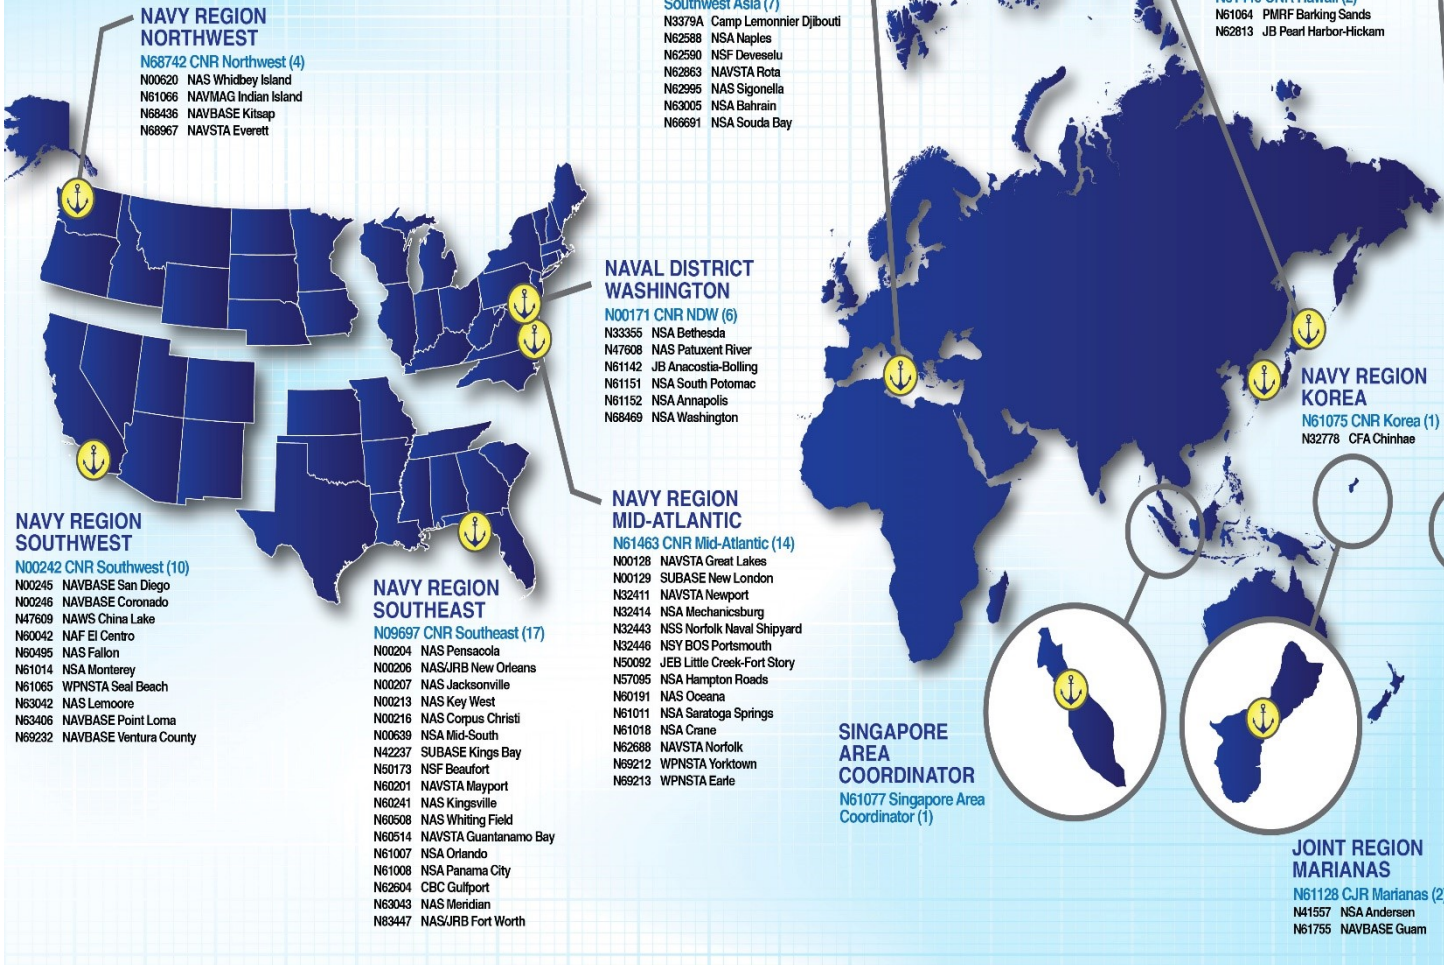

## **HOW DO I FIND MY NAVY OR OTHER SERVICE SLO?**

The below links will take you to listings of all Service SLO's world-wide. Contact information is provided and most include a web link for local information.

### **NAVY SLO DIRECTORY:**

<https://www.cnic-n9portal.net/elibrary/index.cfm/document-library/?documentlibraryaction=view&id=36>

### **ARMY-MARINE-AIR FORCE - COAST GUARD SLO DIRECTORY:**

<http://www.dodea.edu/Partnership/>

# CNIC Navy Shore Bases (70) By Region (11)