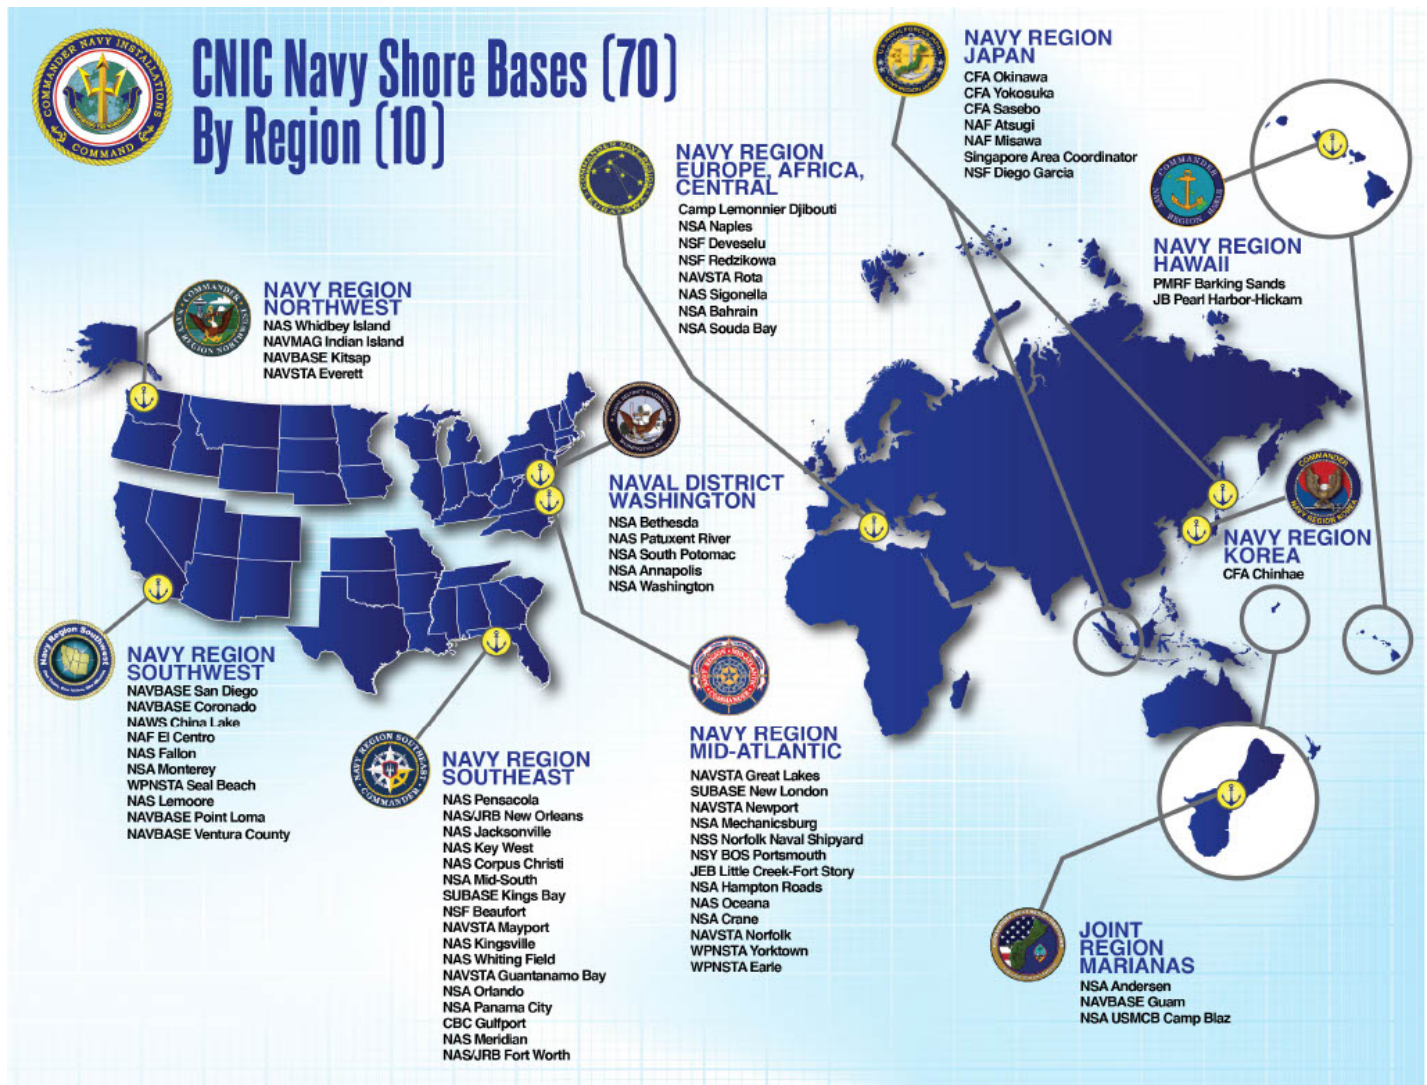

MIC3-Military Interstate Children's Compact Commission: <http://www.mic3.net/>

Child Care: <https://www.militarychildcare.com/>

DoDEA Schools: <https://www.dodea.edu/registration-process.cfm>

HOW DO I FIND MY NAVY OR OTHER SERVICE SL?

ARMY-MARINE-AIR FORCE - COAST GUARD SL DIRECTORY:

<https://www.dodea.edu/education/partnership-and-resources/department-defense-school-liason-program>

NAVY SCHOOL LIAISONS - WORLD WIDE

EURAFCENT

EURAFCENT 390818112081